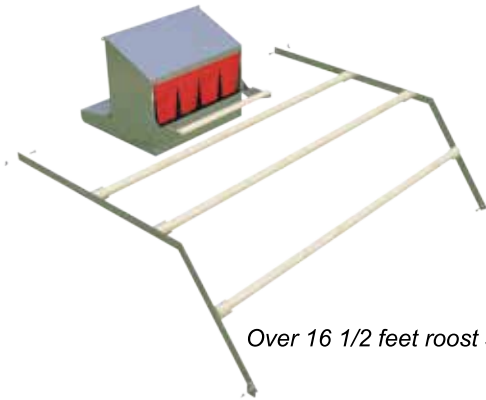

Why a 6x10 Alumi-Coop?

- Strong and durable aluminum frame
- Smooth adjustable wheel system.
- Heavy-duty Shelter -Rite vinyl cover.
- 1"x1" 14-gauge galvanized mesh for extreme predator resistance.
- Plenty of room up to 30 birds.
- Dimensions: Length 10' X Width 6'
- 59" peak, 37" side wall, 27"x43" door, 224lbs

Over 16 1/2 feet roost space!

Alumi-Coop package #1 and #3 comes with 1 Superior Brand Feeder and Waterer. We recommend adding 1-2 more depending on how many birds are in your coop. General rule of thumb - 1 feeder and waterer per 15-20 birds.

Best Buy

Layer Package #1

Features:

- 6x10 Alumi-Coop
- Reverse Rollaway Yuneek Nestbox
- Superior Roost System
- Superior Outside Feeder
- Superior Outside Waterer

MSRP $4,217.00