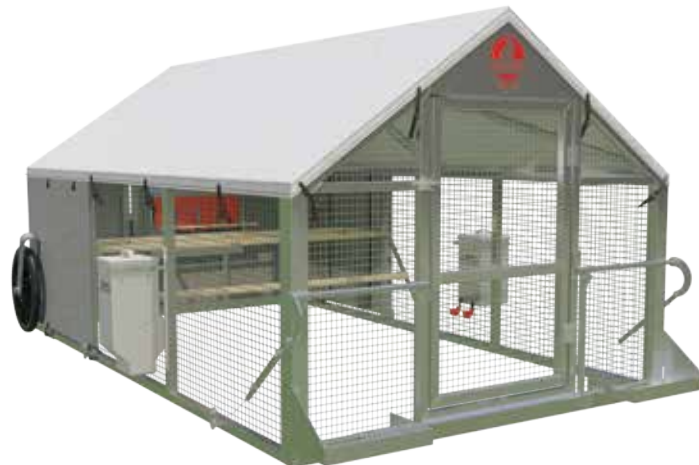

*Prices Subject To Change

Why a 6x10 Alumi-Coop?

- Strong and durable aluminum frame
- Smooth adjustable wheel system.
- Heavy-duty Shelter -Rite vinyl cover.
- 1"x1" 14-gauge galvanized mesh for extreme predator resistance.
- Plenty of room up to 30 birds.
- Dimensions: Length 10' X Width 6'
- 59" peak, 37" side wall, 27"x43" door, 224lbs

Alpha-Lite Wheel System™

Over 16 1/2 feet roost space!

Alumi-Coop package #1 and #3 comes with 1 Superior Brand Feeder and Waterer. We recommend adding 1-2 more depending on how many birds are in your coop. General rule of thumb - 1 feeder and waterer per 15-20 birds.

Best Buy

Layer Package #1

Features:

- 6x10 Alumi-Coop
- Reverse Rollaway Yuneek Nestbox
- Superior Roost System
- Superior Outside Feeder
- Superior Outside Waterer

MSRP \$4,217.00

*Prices Subject To Change