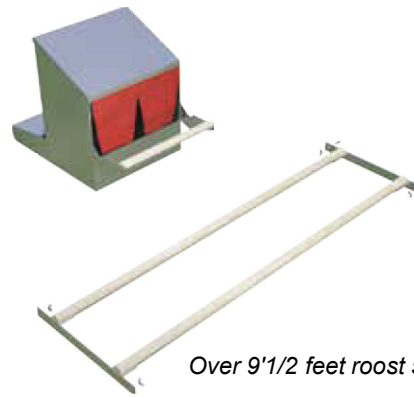

Over 9'1/2 feet roost space!

Best Buy

Layer Package #1

Features:

- 5x6 Alumi-Coop
- Reverse Rollaway Yuneek Nestbox
- Superior Roost System
- Superior Outside Feeder
- Superior Outside Waterer

MSRP $2,445.00