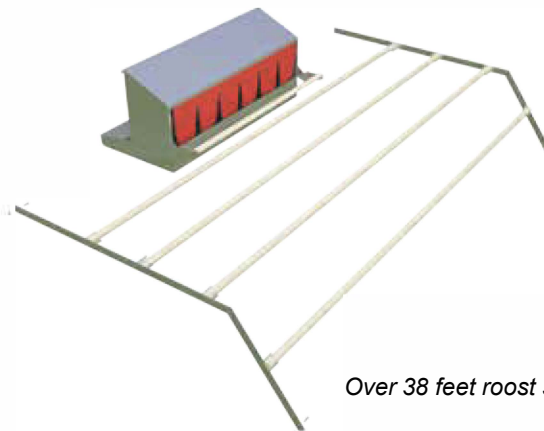

Why a 10x12 Alumi-Coop?

- Strong and durable aluminum frame
- Smooth adjustable wheel system.
- Heavy-duty Shelter-Rite vinyl cover.
- 1"x1" 14-gauge galvanized mesh for extreme predator resistance.
- Plenty of room up to 60 birds.
- Dimensions: Length 12' X Width 10'
- 72" peak, 37" sidewall, 27"x58" door, 313lbs

Over 38 feet roost space!

Alumi-Coop package #1 and #3 comes with 1 Superior Brand Feeder and Waterer. We recommend adding 1-3 more depending on how many birds are in your coop. General rule of thumb - 1 feeder and waterer per 15-20 birds.

Best Buy

Layer Package #1

Features:

- 10x12 Alumi-Coop
- Reverse Rollaway Yuneek Nestbox
- Superior Roost System
- Superior Outside Feeder
- Superior Outside Waterer

MSRP $5,112.00